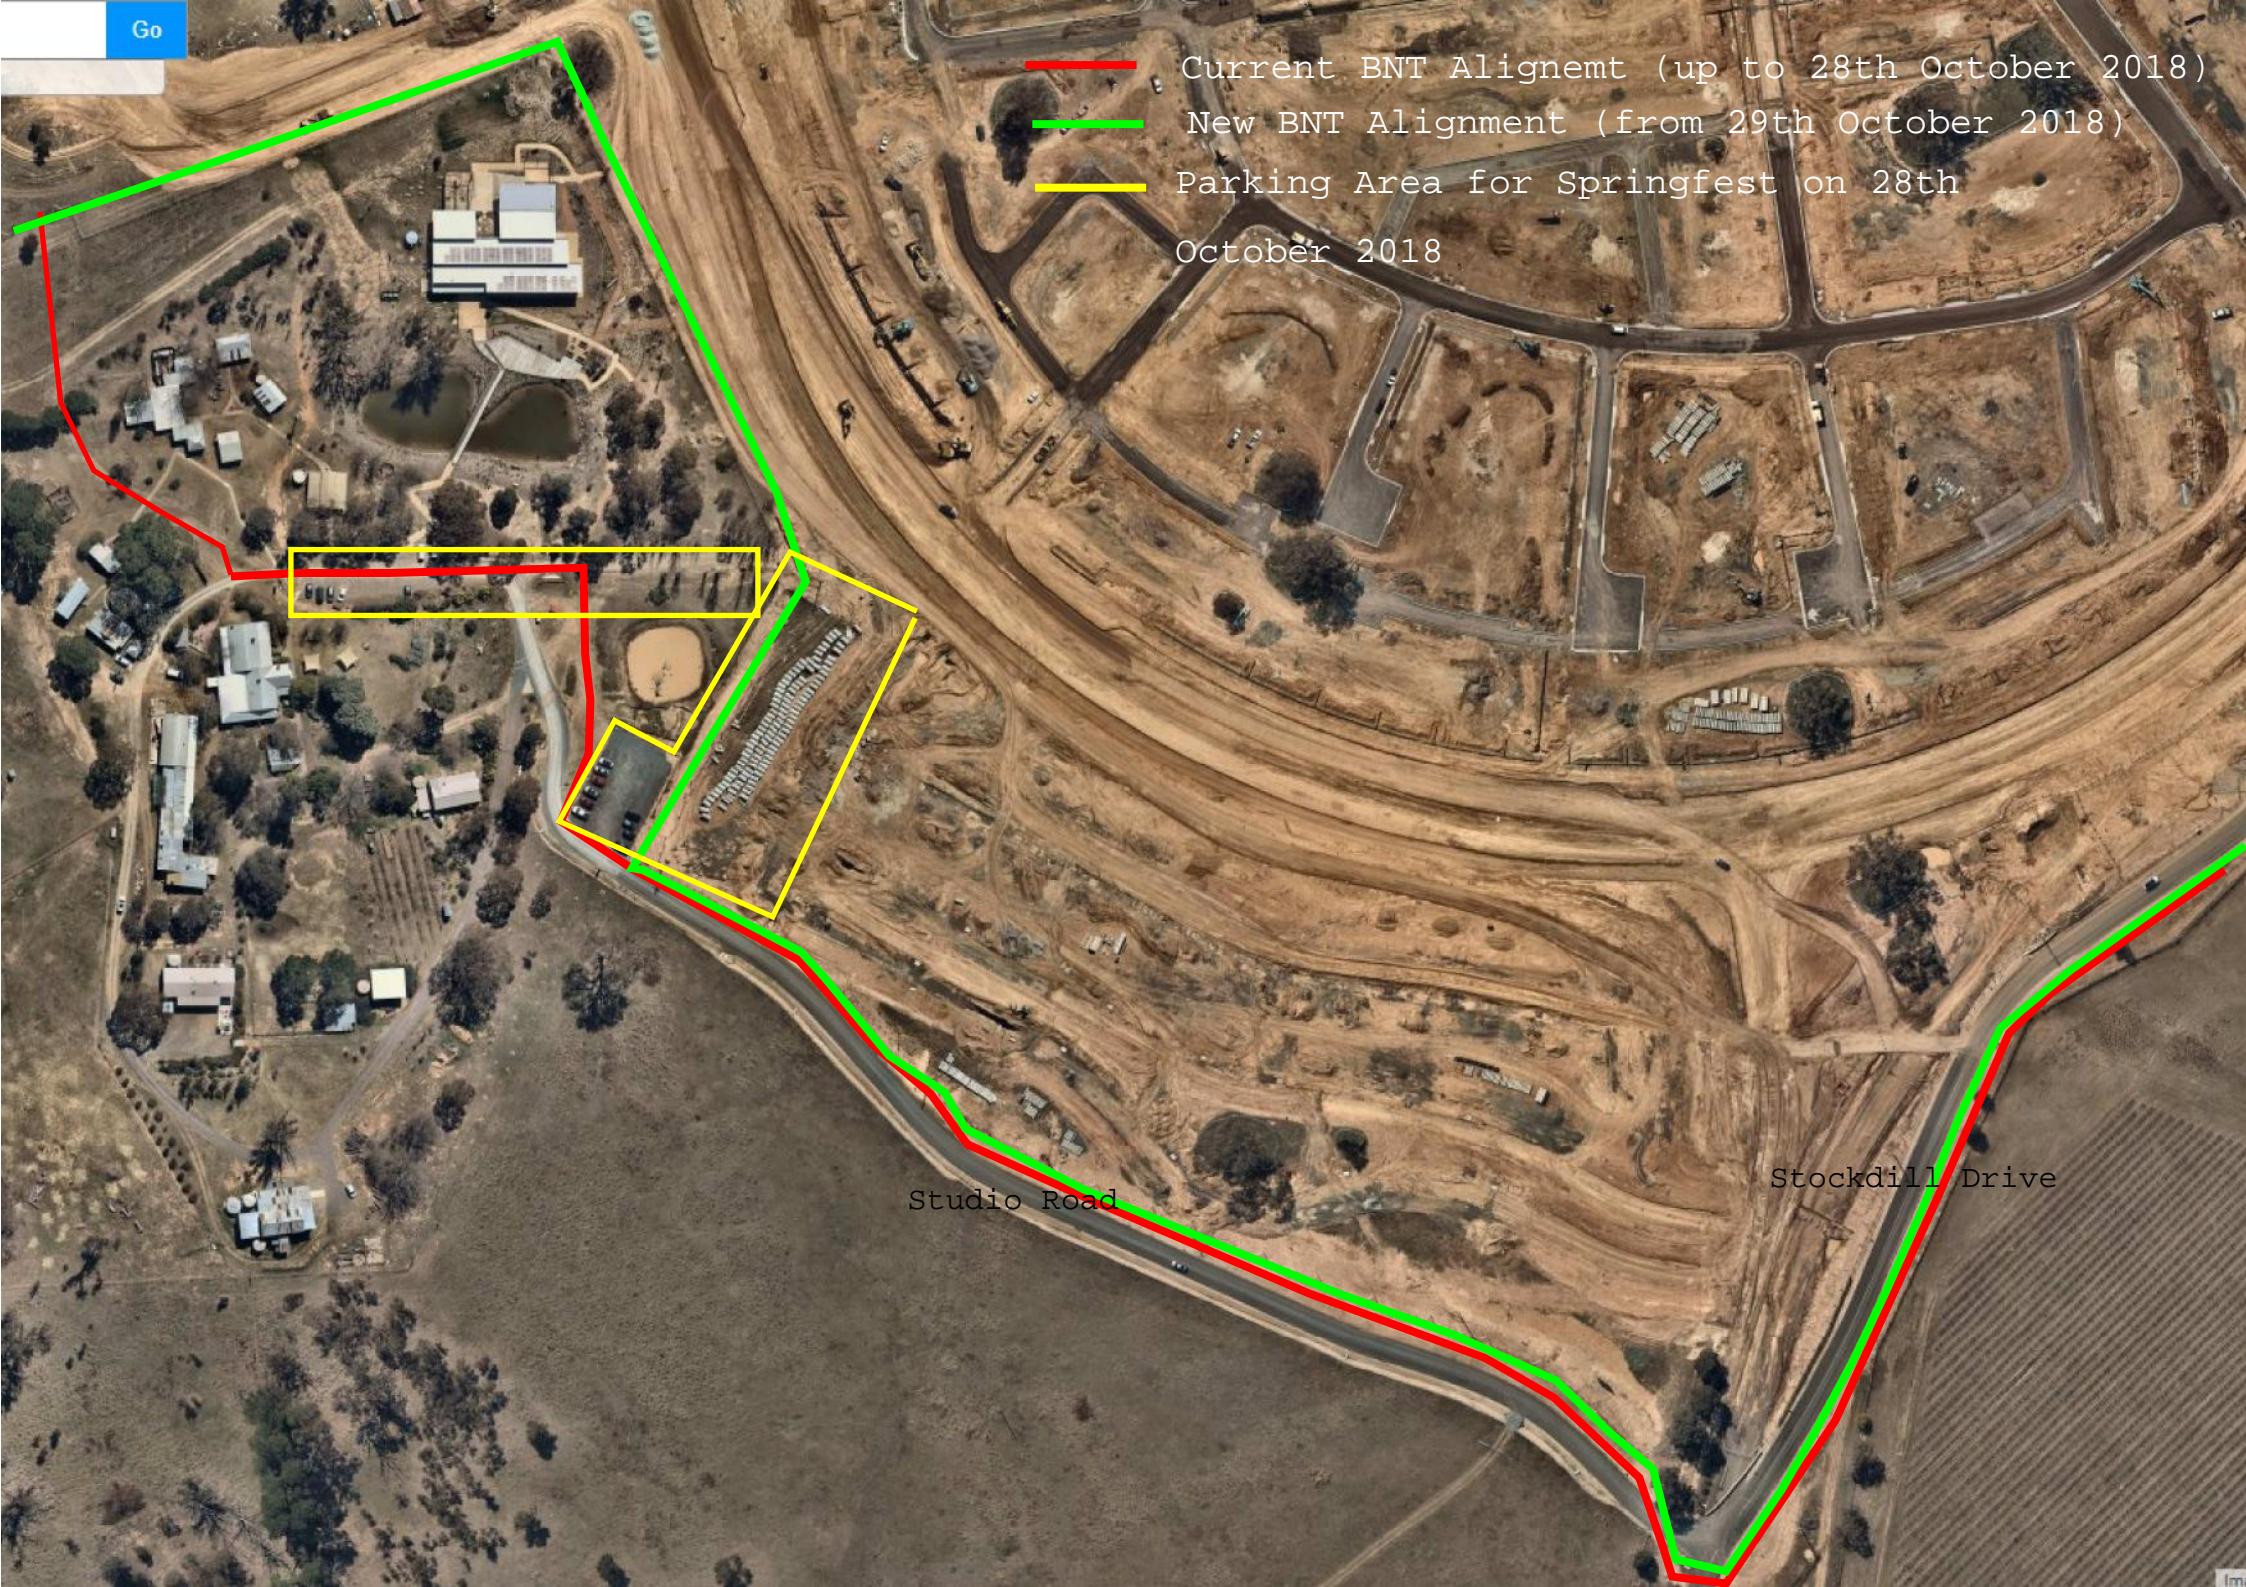

- Current BNT Alignment (up to 28th October 2018)
- New BNT Alignment (from 29th October 2018)
- Parking Area for Springfest on 28th October 2018

Studio Road

Stockdill Drive