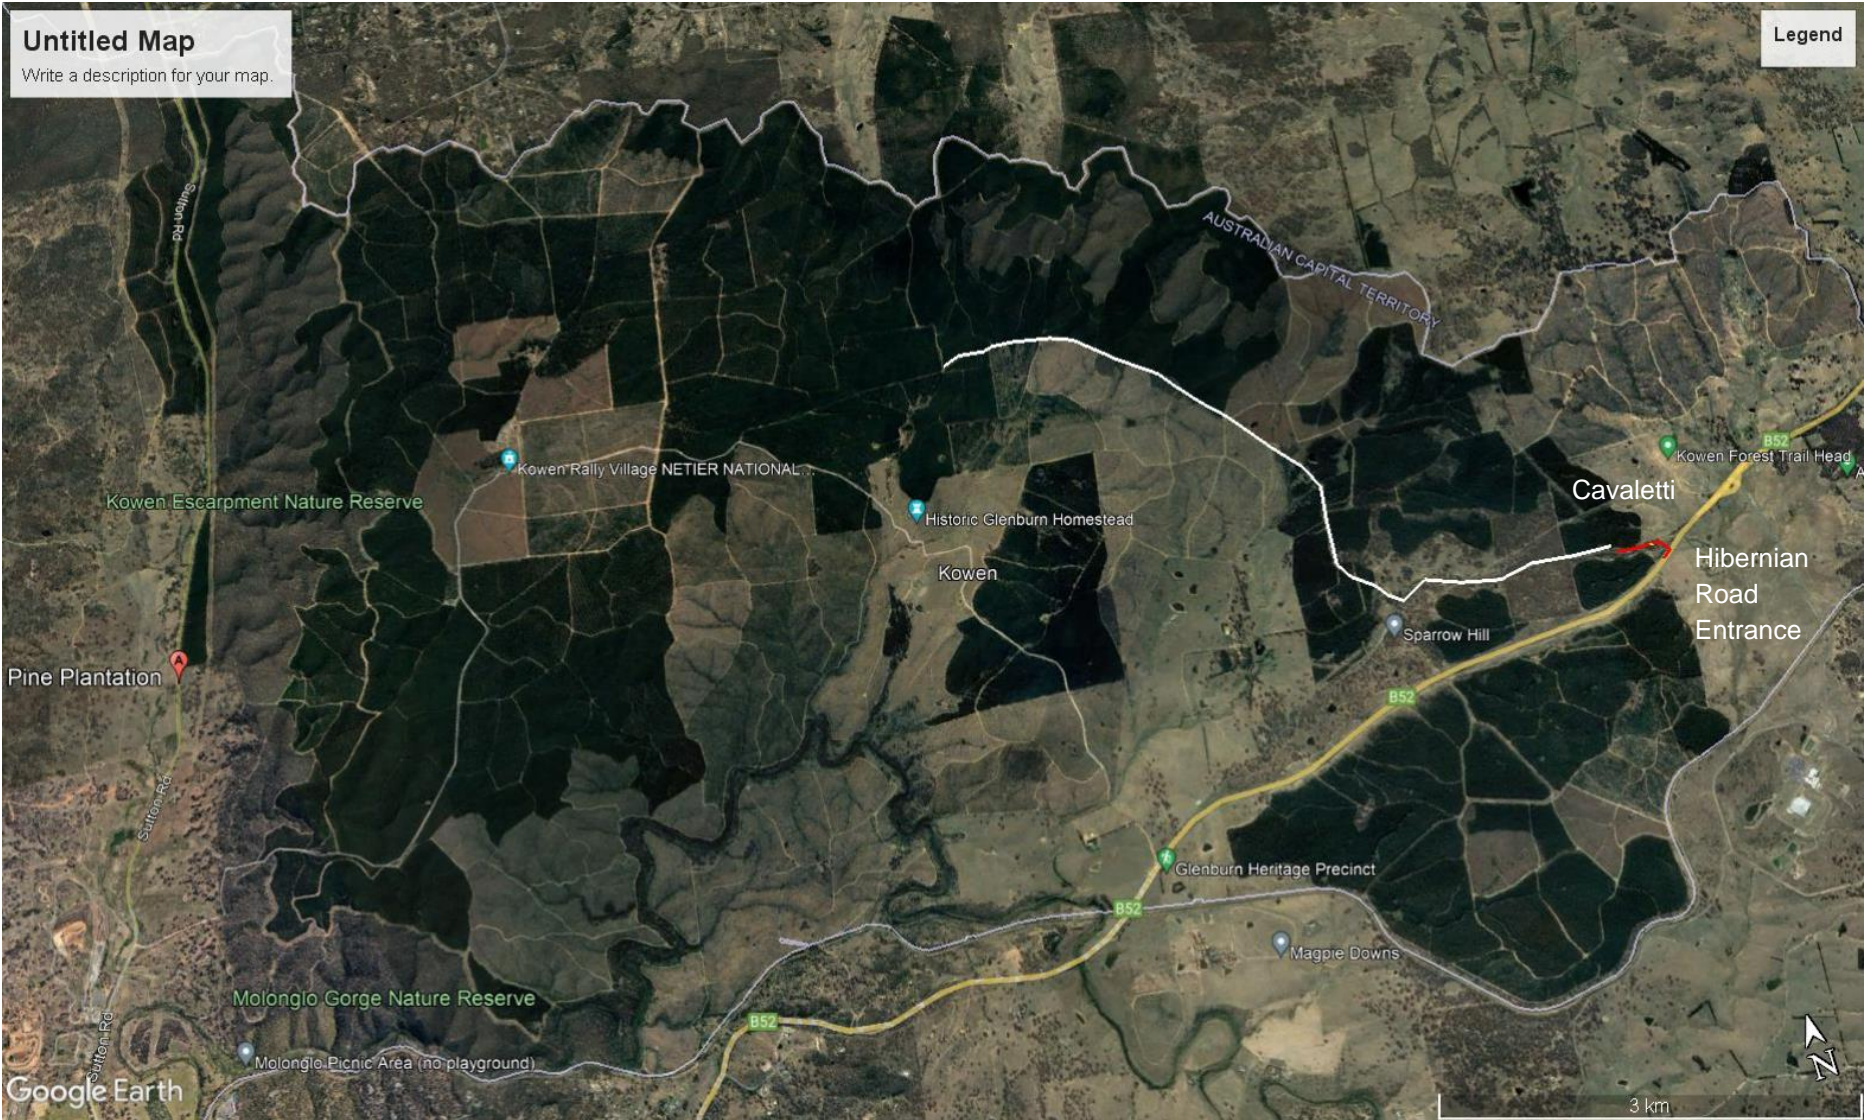

Untitled Map
Write a description for your map.

Legend

Google Earth

3 km