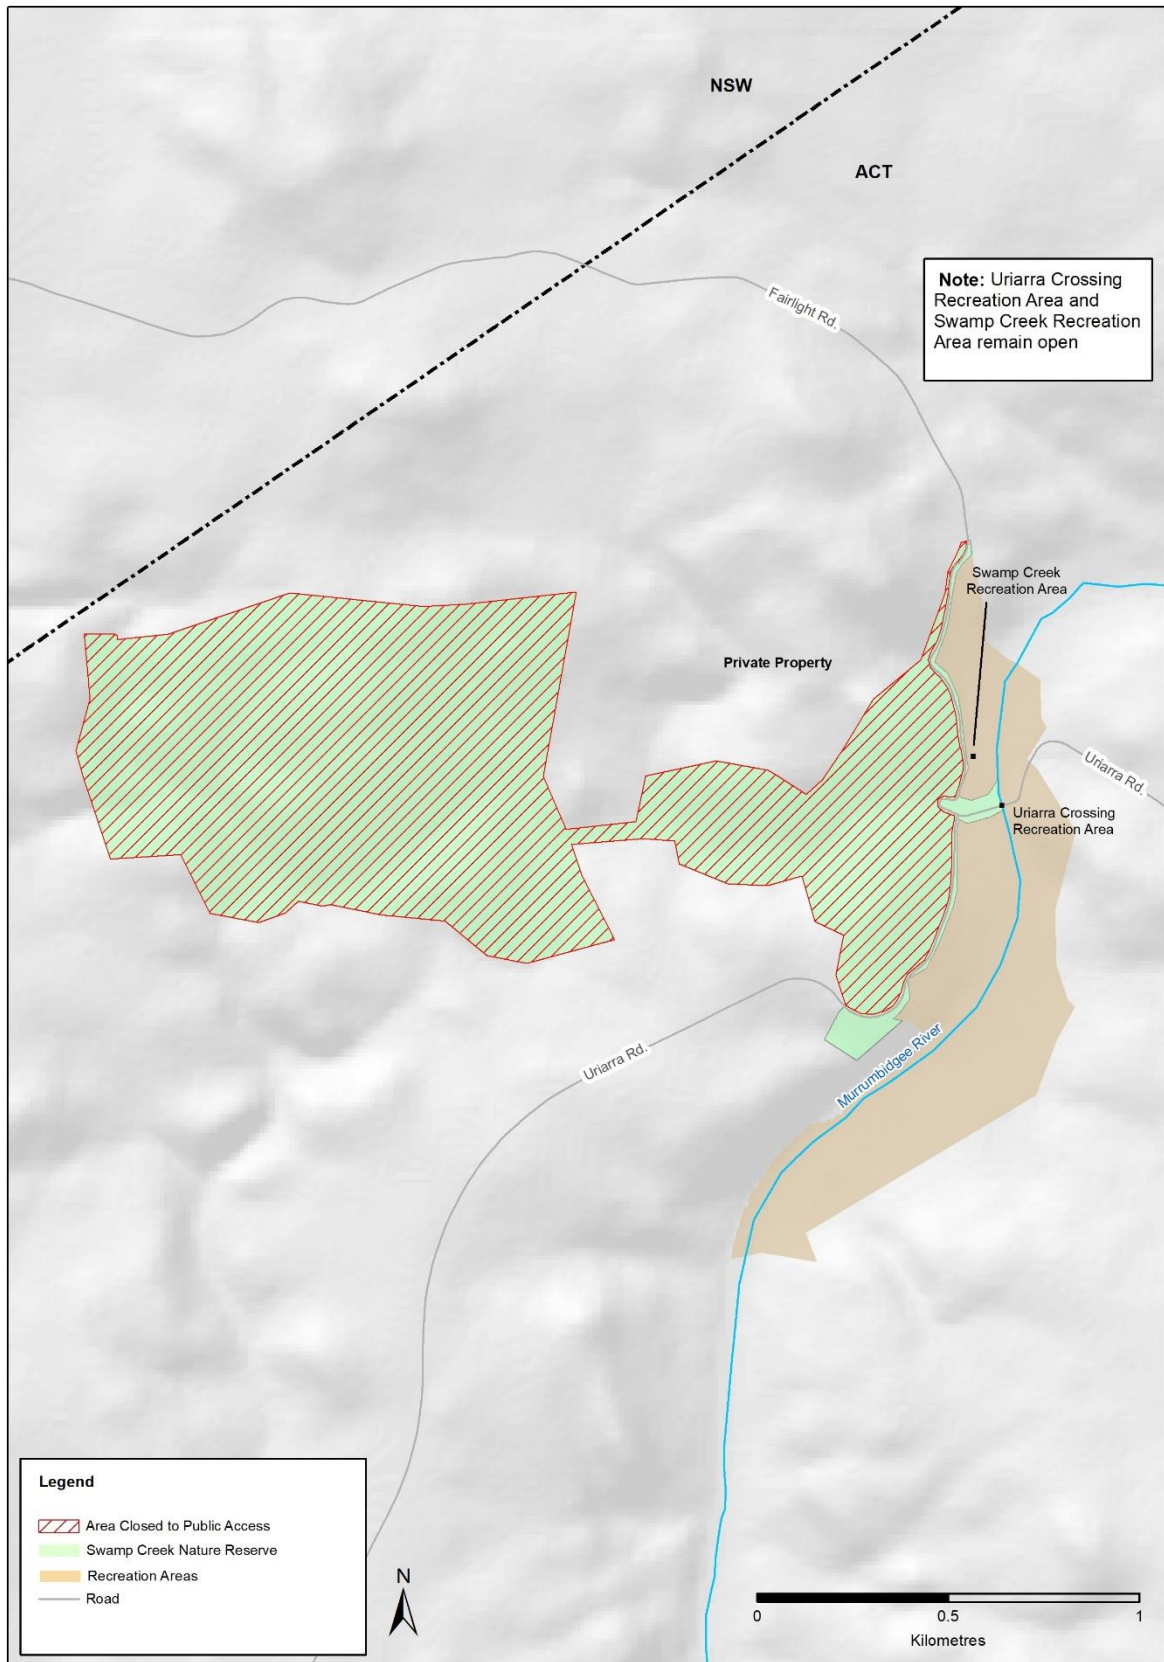

# 2024 May TAAC Closures - Murrumbidgee River Corridor

## Swamp Creek

# Sherwood Forest

## Legend

-  Area Closed to Public Access
-  Ingladene Forest
-  Road
-  ACT Border

Coordinate System: GDA2020 MGA Zone 55  
 Projection: Transverse Mercator  
 Datum: GDA2020  
 False Easting: 500,000.0000  
 False Northing: 10,000,000.0000  
 Central Meridian: 147.0000  
 Scale Factor: 0.9996  
 Latitude Of Origin: 0.0000  
 Units: Meter