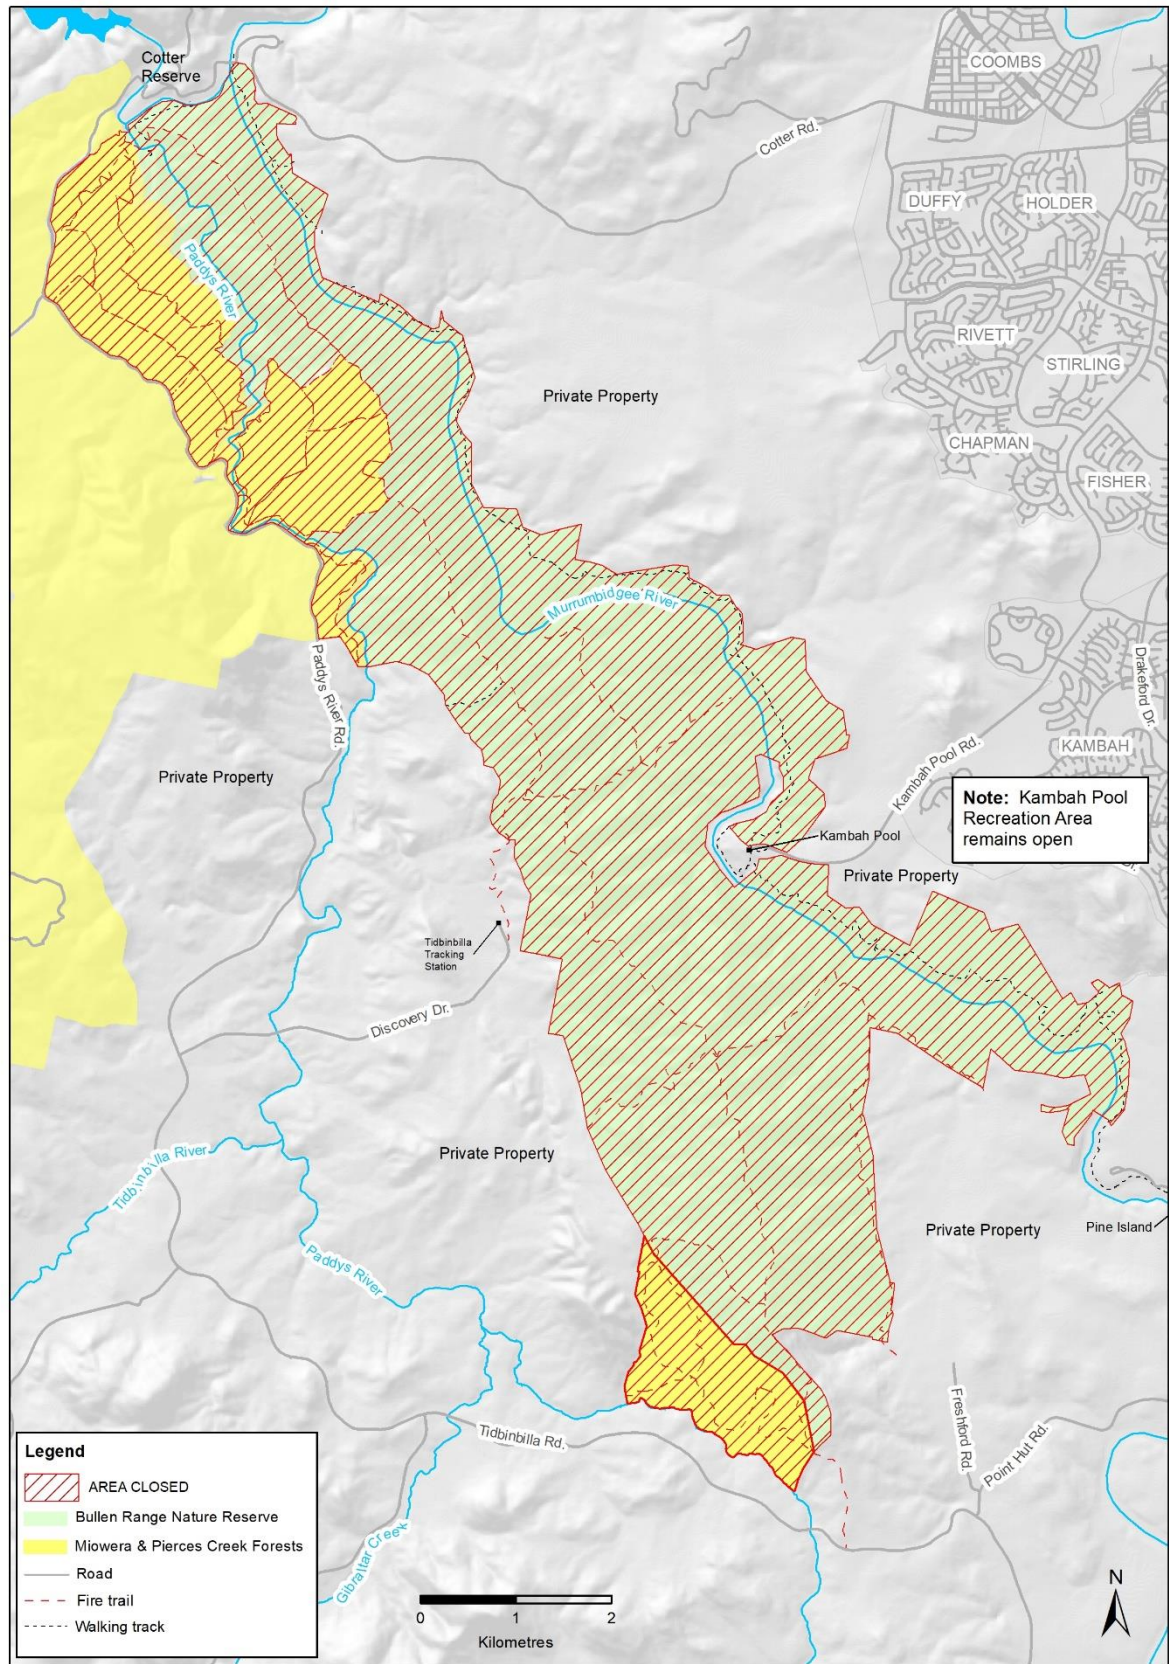

Bullen Range