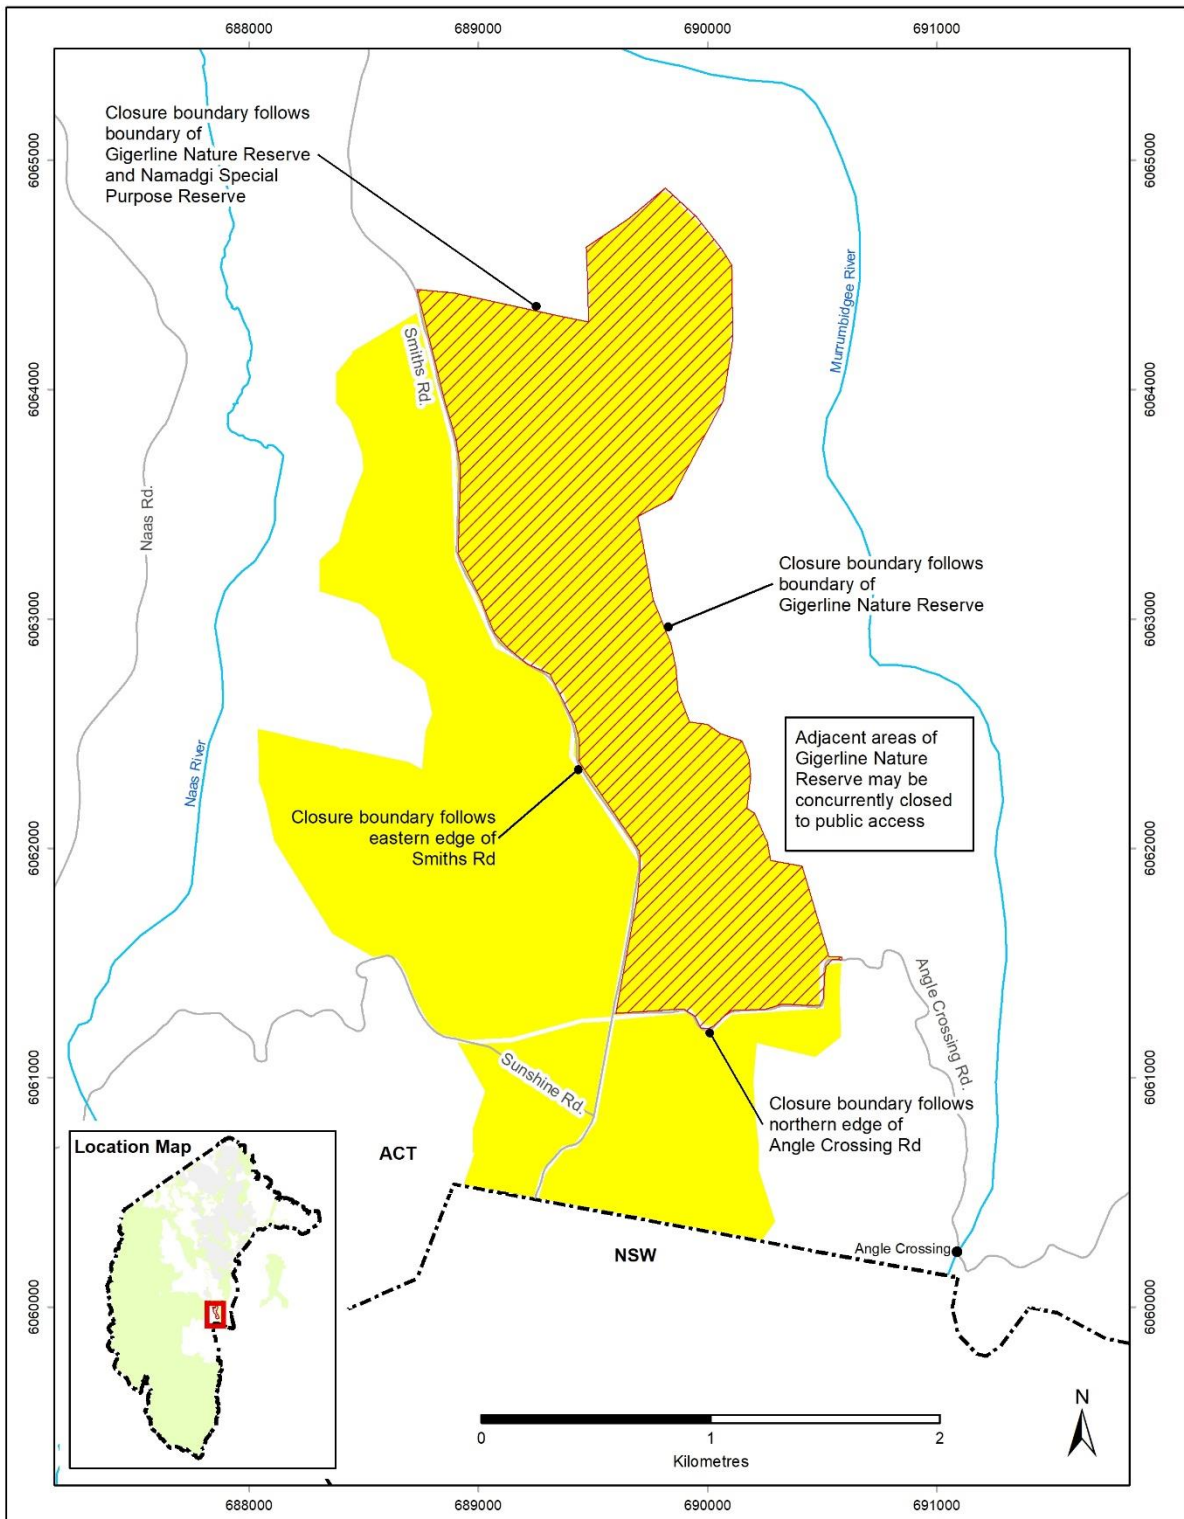

# Bullen Range

# Gigerline

# Ingladene Forest

## Legend

-  Area Closed to Public Access
-  Ingladene Forest
-  Road
-  ACT Border

Coordinate System: GDA2020 MGA Zone 55  
 Projection: Transverse Mercator  
 Datum: GDA2020  
 False Easting: 500,000.0000  
 False Northing: 10,000,000.0000  
 Central Meridian: 147.0000  
 Scale Factor: 0.9996  
 Latitude Of Origin: 0.0000  
 Units: Meter