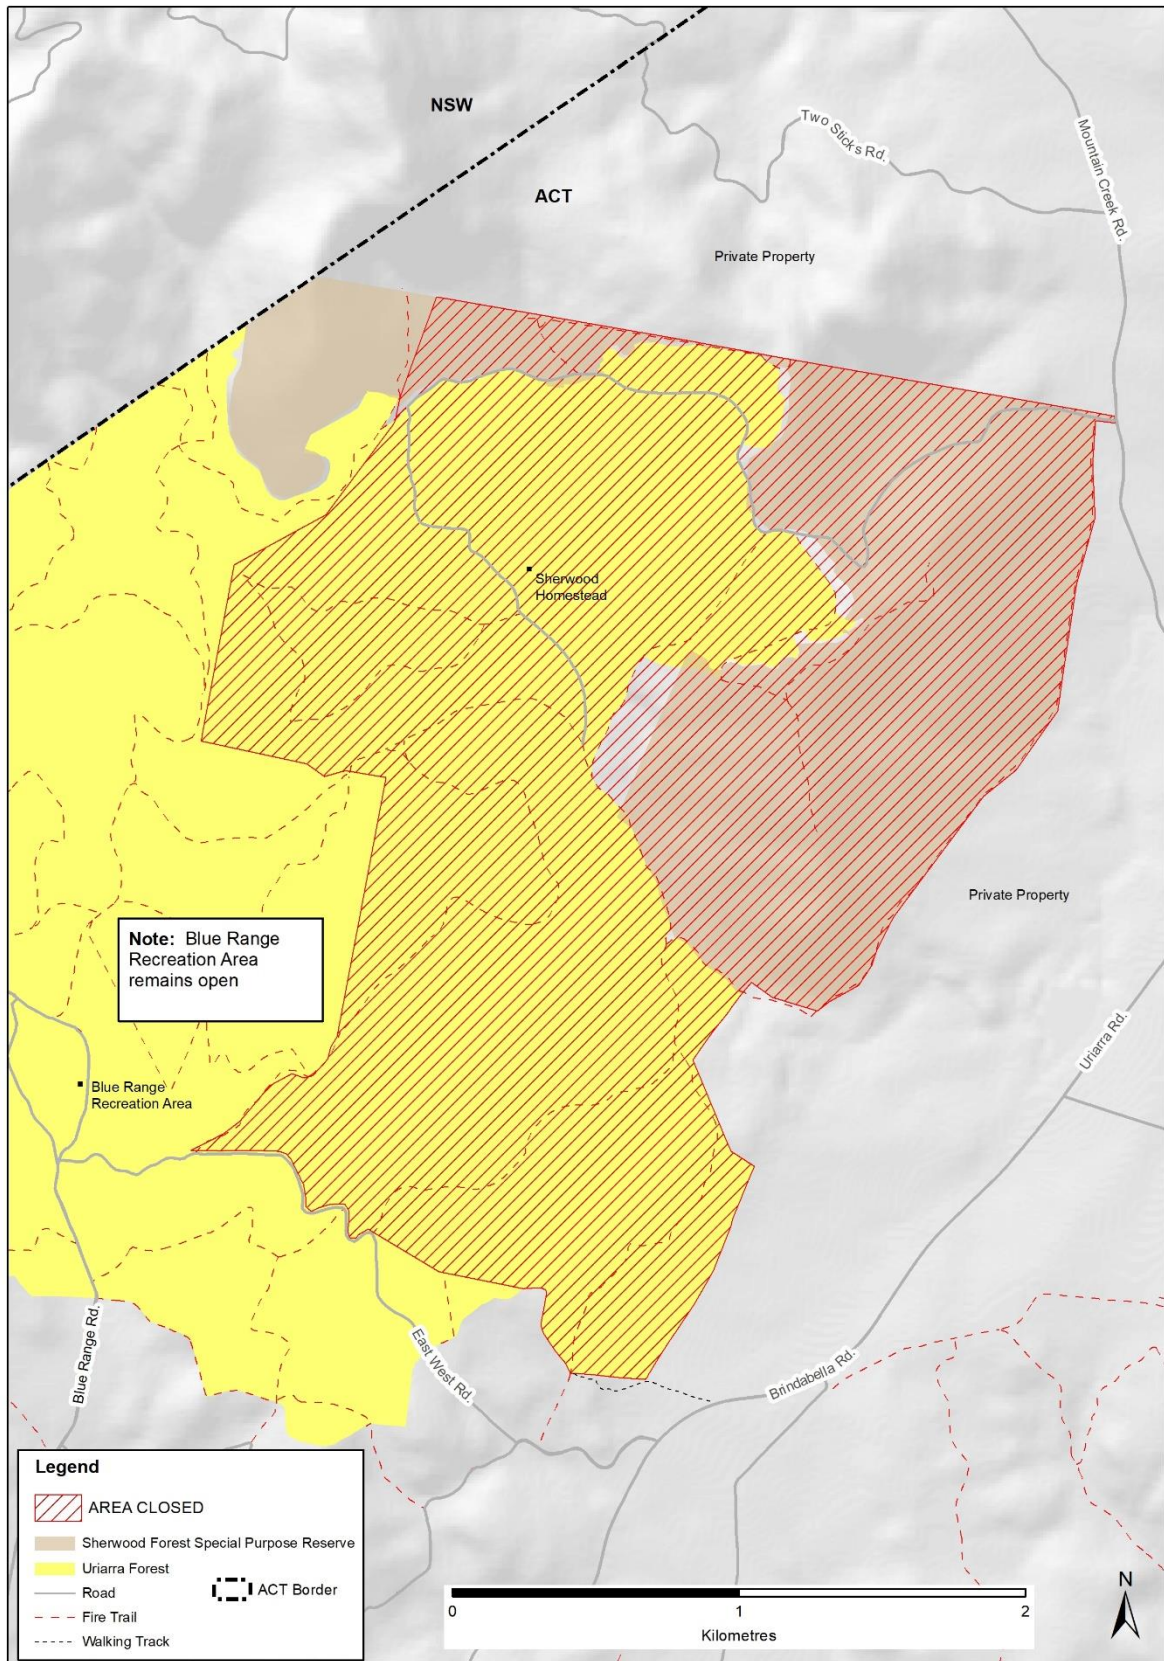

# 2024 May TAAC Closures - Murrumbidgee River Corridor

## Swamp Creek

# Sherwood Forest

## Legend

-  Area Closed to Public Access
-  Ingladene Forest
-  Road
-  ACT Border

Coordinate System: GDA2020 MGA Zone 55  
 Projection: Transverse Mercator  
 Datum: GDA2020  
 False Easting: 500,000.0000  
 False Northing: 10,000,000.0000  
 Central Meridian: 147.0000  
 Scale Factor: 0.9996  
 Latitude Of Origin: 0.0000  
 Units: Meter