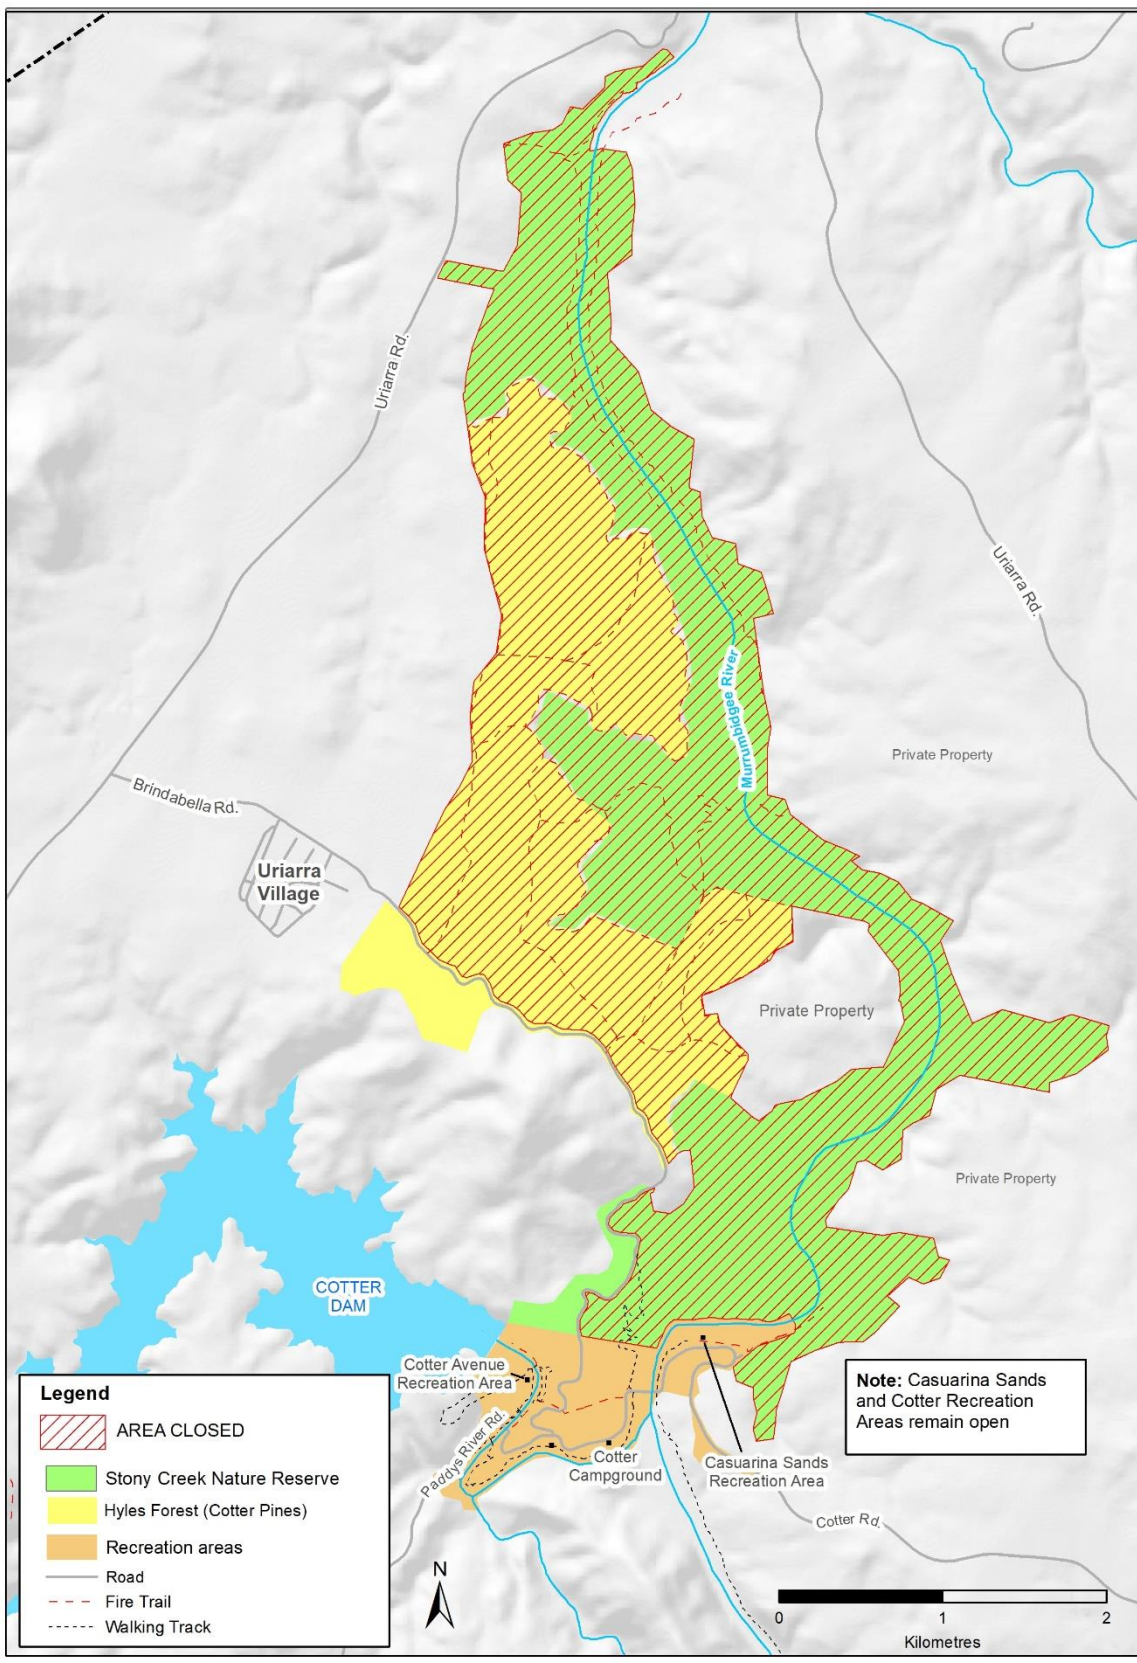

Stony Creek