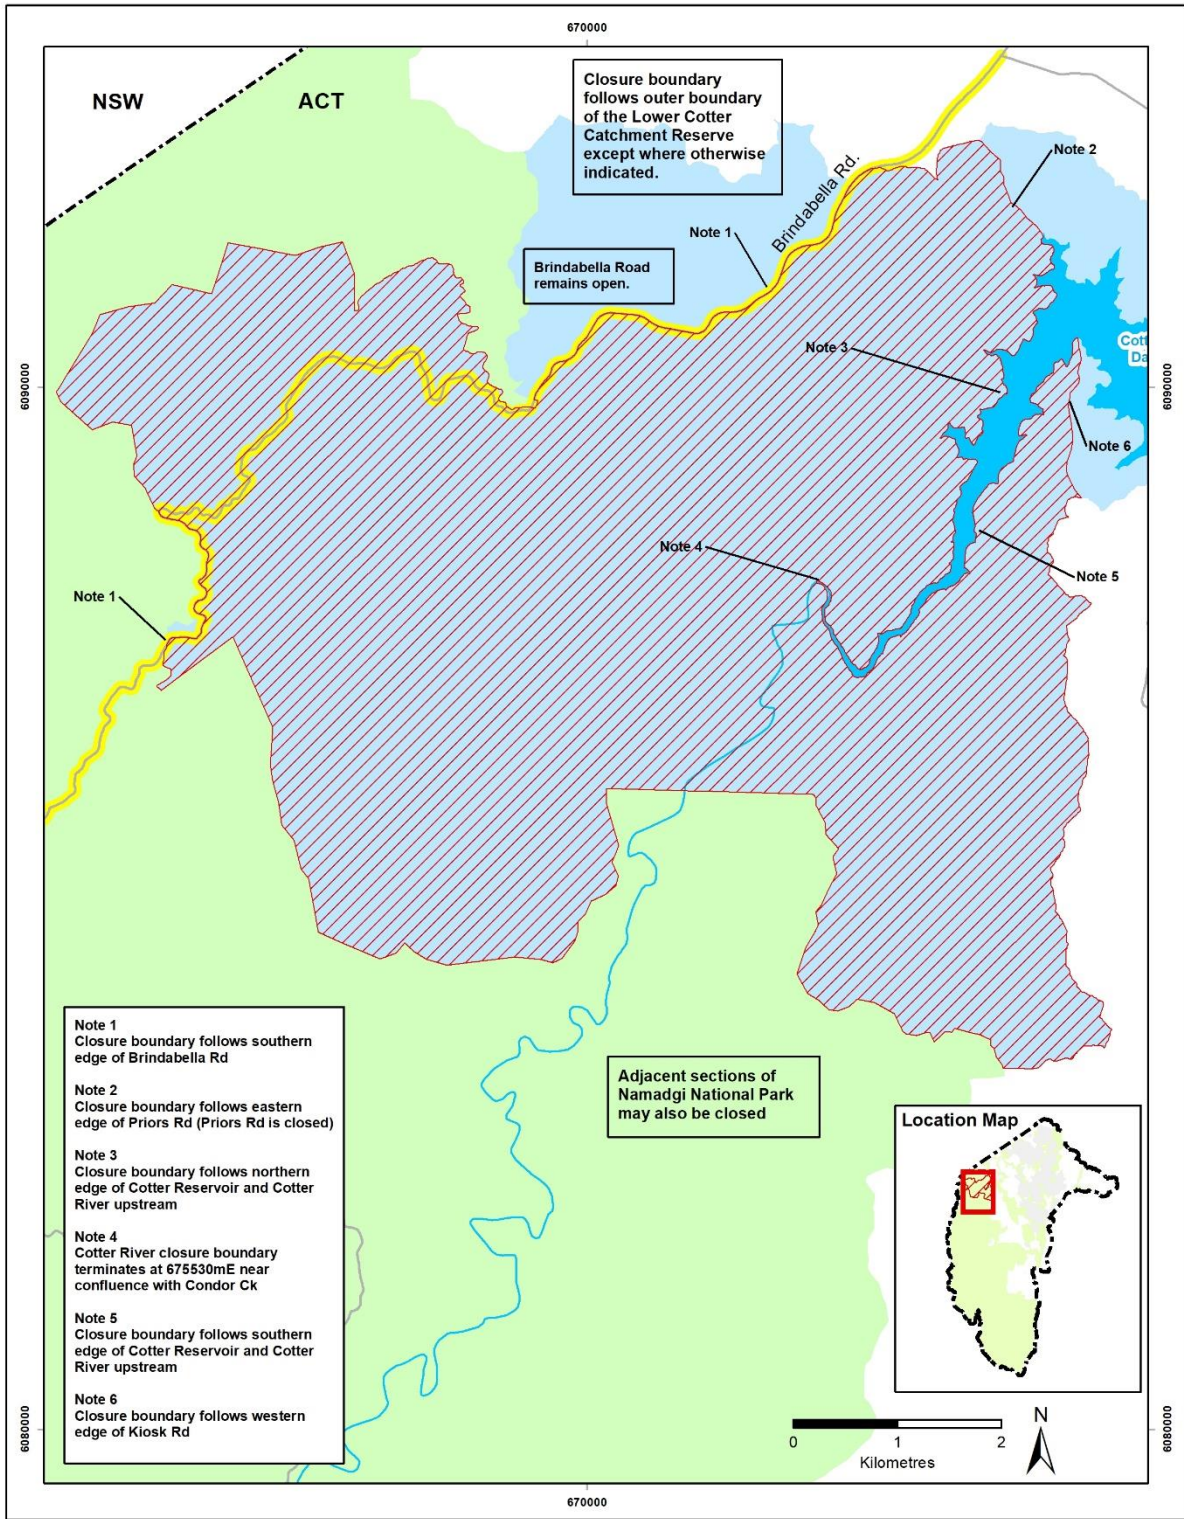

2024 May TAAC Closures – Namadgi National Park / Lower Cotter Catchment

Namadgi West

Namadgi East /Naas

Northern Namadgi

Legend

-  Area Closed to Public Access
-  Namadgi National Park
-  Lower Cotter Catchment Reserve
-  Brindabella Road (road excluded from closure)
-  Road
-  ACT Border

Coordinate System: GDA2020 MGA Zone 55
 Projection: Transverse Mercator
 Datum: GDA2020
 False Easting: 500,000.0000
 False Northing: 10,000,000.0000
 Central Meridian: 147.0000
 Scale Factor: 0.9996
 Latitude Of Origin: 0.0000
 Units: Meter

ACT Government 27 Mar 2024

Lower Cotter Catchment

Legend

- Area Closed to Public Access
- Lower Cotter Catchment Reserve
- Namadgi National Park
- Brindabella Road (road excluded from closure)
- Road
- ACT Border