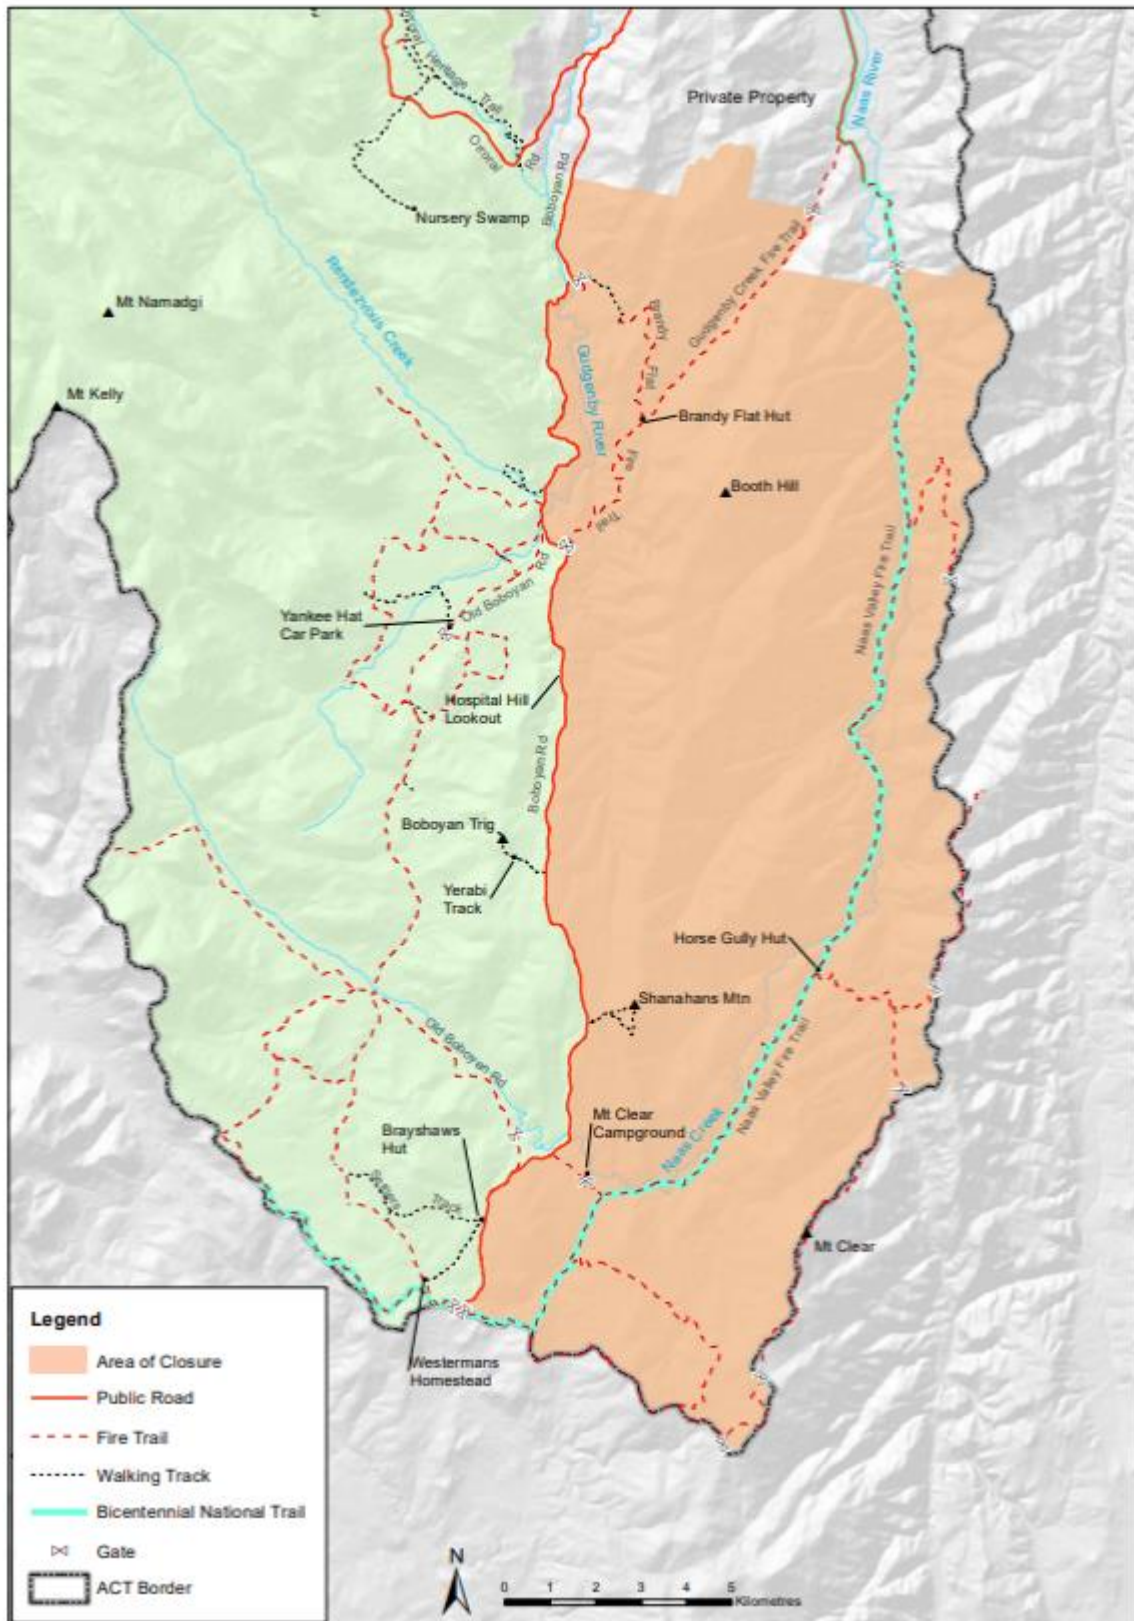

2024 May TAAC Closures – Namadgi National Park / Lower Cotter Catchment

Namadgi West

Namadgi East /Naas

Northern Namadgi

Legend

-  Area Closed to Public Access
-  Namadgi National Park
-  Lower Cotter Catchment Reserve
-  Brindabella Road (road excluded from closure)
-  Road
-  ACT Border

Coordinate System: GDA2020 MGA Zone 55
 Projection: Transverse Mercator
 Datum: GDA2020
 False Easting: 500,000.0000
 False Northing: 10,000,000.0000
 Central Meridian: 147.0000
 Scale Factor: 0.9996
 Latitude Of Origin: 0.0000
 Units: Meter

ACT Government 27 Mar 2024

Lower Cotter Catchment

Legend

- Area Closed to Public Access
- Lower Cotter Catchment Reserve
- Namadgi National Park
- Brindabella Road (road excluded from closure)
- Road
- ACT Border