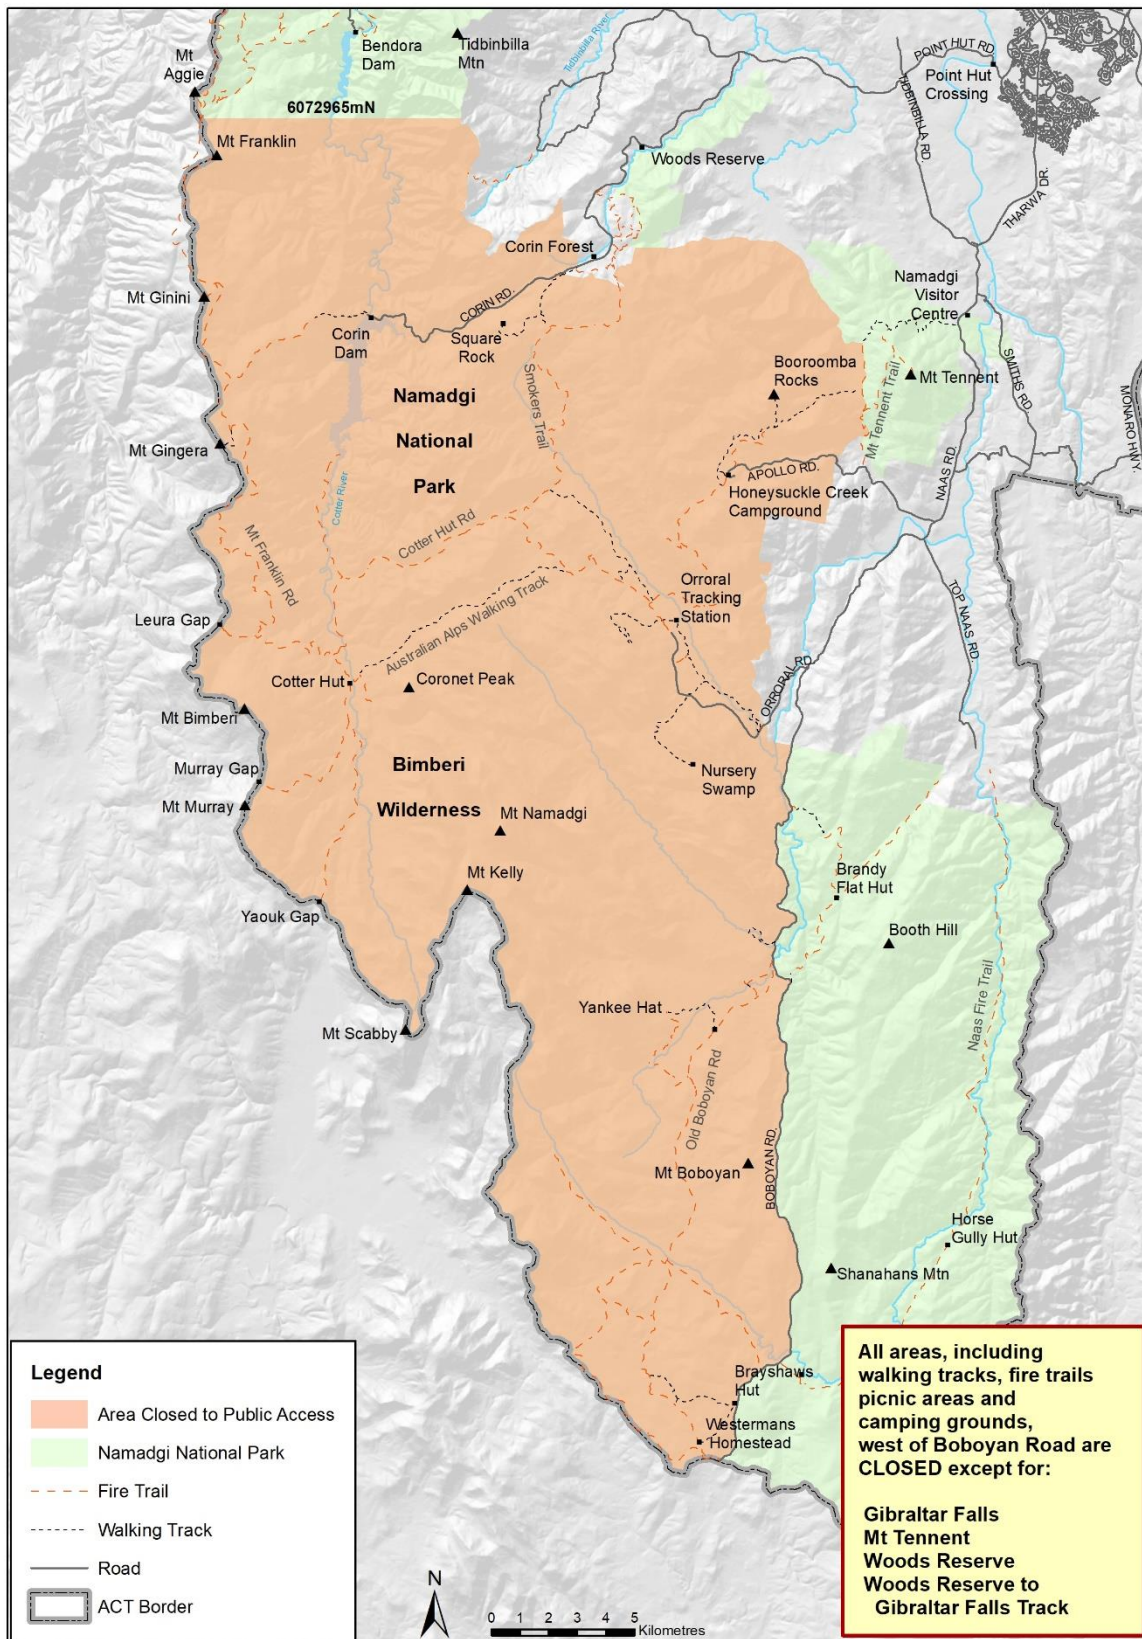

2024 May TAAC Closures – Namadgi National Park / Lower Cotter Catchment

Namadgi West

Namadgi East /Naas

Northern Namadgi

Legend

-  Area Closed to Public Access
-  Namadgi National Park
-  Lower Cotter Catchment Reserve
-  Brindabella Road (road excluded from closure)
-  Road
-  ACT Border

Coordinate System: GDA2020 MGA Zone 55
 Projection: Transverse Mercator
 Datum: GDA2020
 False Easting: 500,000.0000
 False Northing: 10,000,000.0000
 Central Meridian: 147.0000
 Scale Factor: 0.9996
 Latitude Of Origin: 0.0000
 Units: Meter

ACT Government 27 Mar 2024

Lower Cotter Catchment

Legend

- Area Closed to Public Access
- Lower Cotter Catchment Reserve
- Namadgi National Park
- Brindabella Road (road excluded from closure)
- Road
- ACT Border