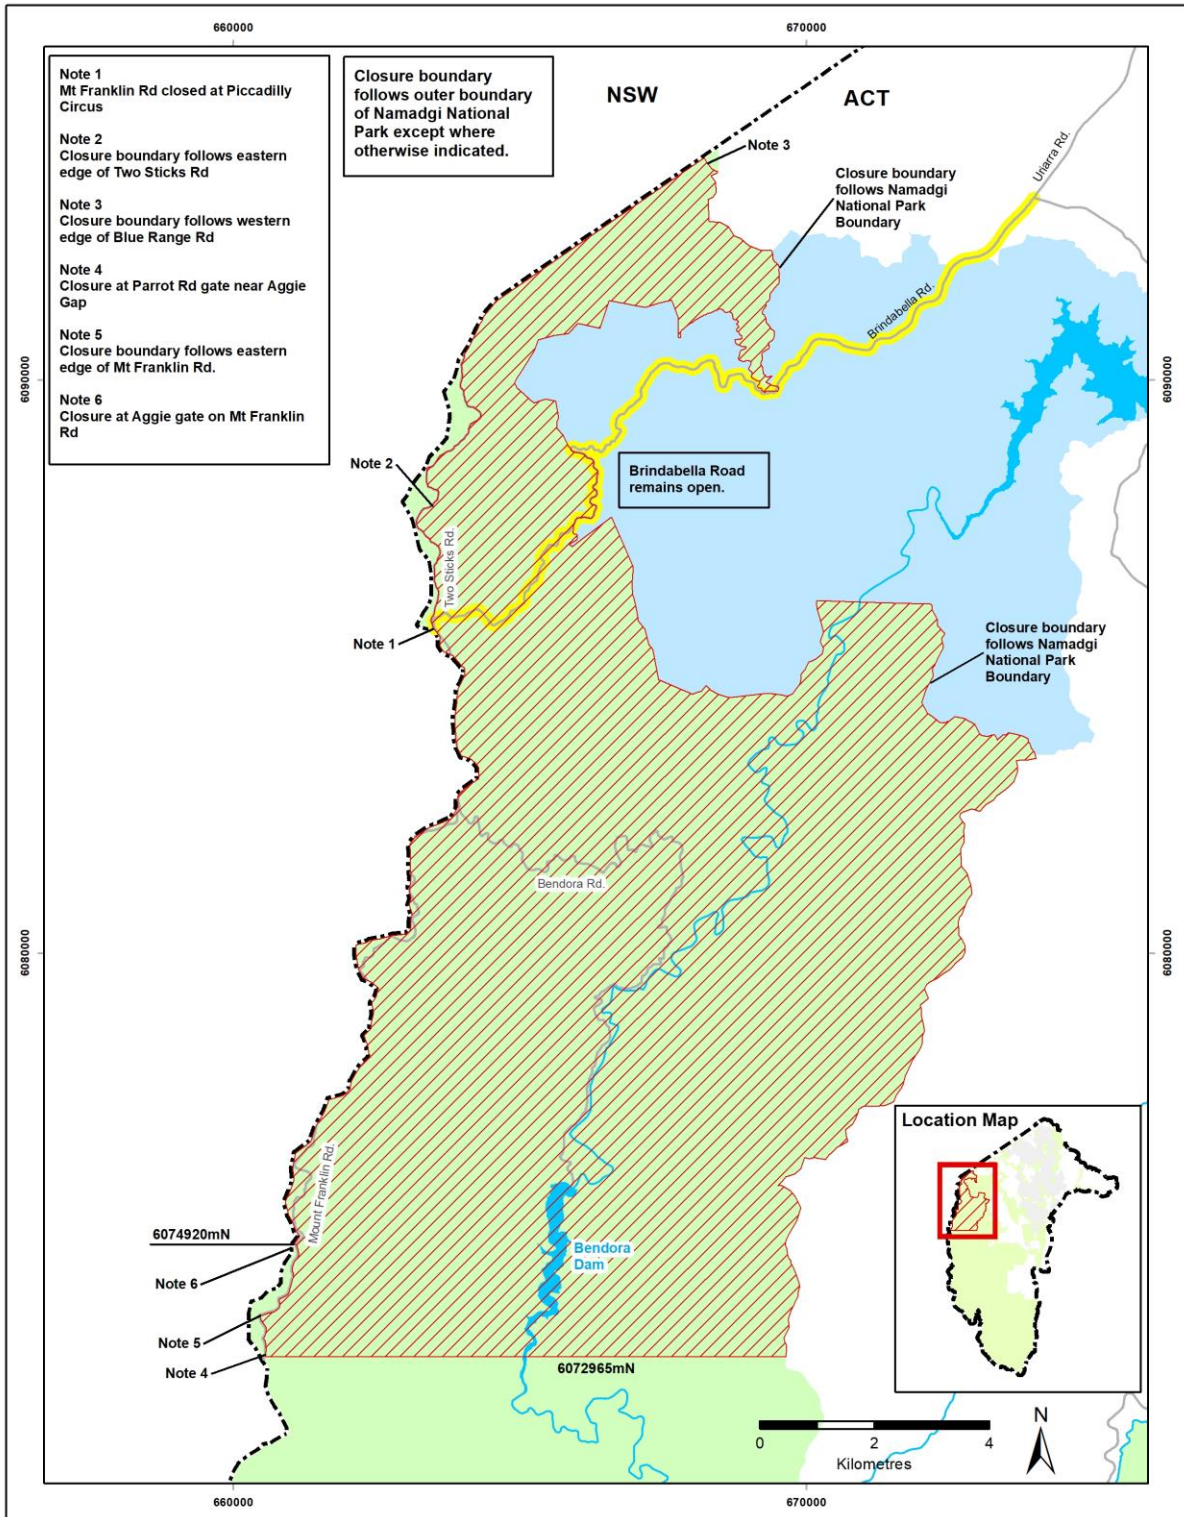

2024 May TAAC Closures – Namadgi National Park / Lower Cotter Catchment

Namadgi West

Namadgi East /Naas

Northern Namadgi

Legend

-  Area Closed to Public Access
-  Namadgi National Park
-  Lower Cotter Catchment Reserve
-  Brindabella Road (road excluded from closure)
-  Road
-  ACT Border

Coordinate System: GDA2020 MGA Zone 55
 Projection: Transverse Mercator
 Datum: GDA2020
 False Easting: 500,000.0000
 False Northing: 10,000,000.0000
 Central Meridian: 147.0000
 Scale Factor: 0.9996
 Latitude Of Origin: 0.0000
 Units: Meter

ACT Government 27 Mar 2024

Lower Cotter Catchment

Legend

- Area Closed to Public Access
- Lower Cotter Catchment Reserve
- Namadgi National Park
- Brindabella Road (road excluded from closure)
- Road
- ACT Border